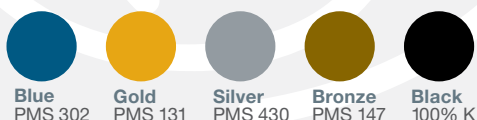

PMS colours

Gold, Silver & Bronze medals

Breweries which are awarded a certificate, Best in Class Award or Championship Trophy are entitled to use the awarded medal only on the winning product.

Liability rests with the winners

Winners of the AIBA are solely liable in relation to the compliance of their usage of the Medals with underlying statutory requirements.